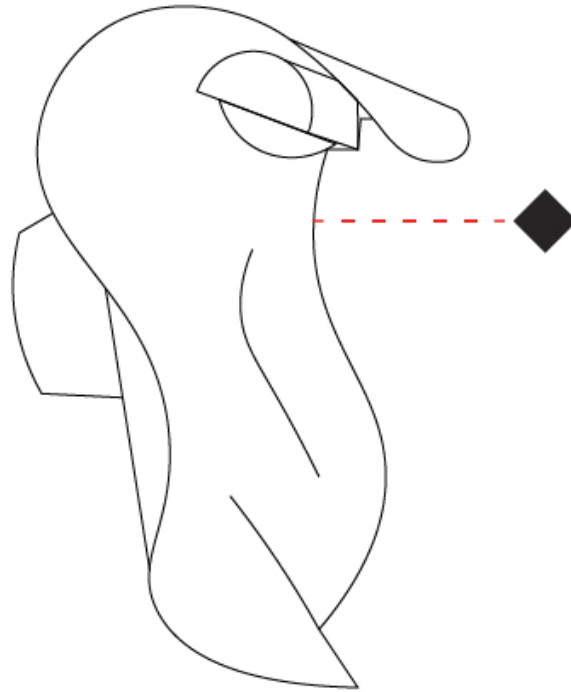

D132141-

PROJECT

TYPE

SPECIFIER

QUANTITY

DATE

D