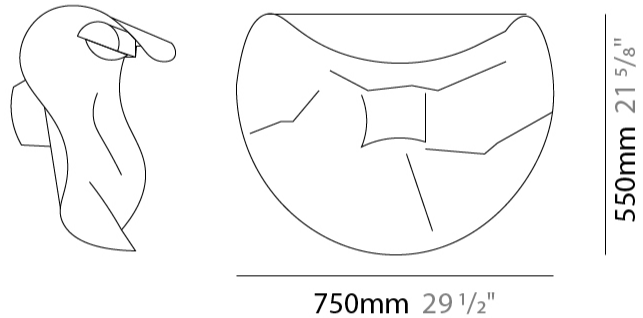

NON SO! SURFACE

D132140- _____
base number

1. To build a product code in our configurator select the specify button on the base model # product page
2. To build a manual product code on this datasheet choose from the options listed below in blue font and add the suffix to the base model #

GENERAL

Series: Non So!
Brand: Knikerboker
Division: Design
Mounting Type: Surface
Mounting Location: Ceiling
Subcategory: Ambient

PHYSICAL

Shape: Abstract
Length (mm): 750
Length (in): 29 1/2
Height (mm): 550
Height (in): 21 5/8
Extension (mm): 280
Extension (in): 11
Light Distribution: Indirect
Fixture Finish: EWH / EBK / MAN / COF / PRD / SLF / GLF / CLF / BRL / EWS / EWG / EWC / EWR / EBS / EBG / EBC / EBC / EBB / MAS / MAD / MAC / MAB / COS / CGO / CCL / CBL / PRS / PRG / PRC / PRB
Fixture Material: Metal

ELECTRICAL

Lamp Type: LED
Input Wattage (W): 21
Total Output Wattage (W): 20
Dimming: Tri-Mode (Non-Dimming and Phase Dimming (120Vac only) and 0-10V Dimming)
Driver Included: Yes
Driver Location: Integrated
Driver Type: Constant Current - Universal
Driver Class: Class 2
Input Voltage (V): 120 - 277
Constant Current (MA): 250
Upon Request: 0-10Vdc dimming / Phase dimming @120Vac / Non-dimming 120/277Vac

LED

Number of LEDs: 2
Color Temperature (°K): 3000
Max. Delivered Lumen (lm): 2200
CRI: >85 CRI
Lamp Life (hrs): 50000

OPTICAL

RATINGS AND CERTIFICATIONS

Certified By: Certified for North American Standards
IP rating: IP20